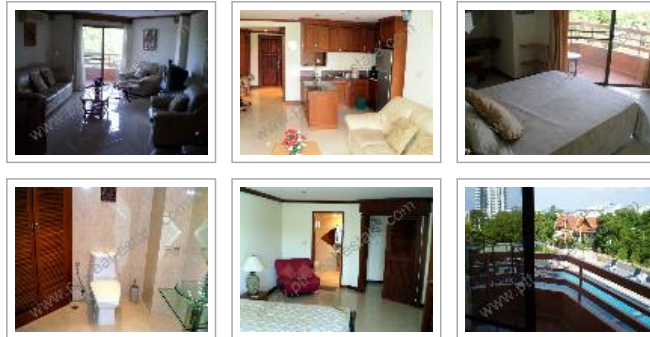

Pattaya Real Estate: Condo. Property ID# 697

Click an image to view big photo. Scroll page down to see map.

Condo - Pratumnak	Khaing Talay condo corner unit for rent
Area, sq.m.:	124
Floor:	3
Bed(s):	3
Bath(s):	3
Furnished:	Furnished
Balcony size:	Large balcony
Seaview:	Partly seaview
Ownership:	Foreign Name
Property transfer fee:	50/50 split
Rental price:	30,000.00 THB

[Download this page as pdf.](#)

[Ask more about this property.](#) [Email this property to a friend.](#)

Condo description.

Beautifully corner unit for rent in Khaing Talay condo 3 bed/3 bath. This dream unit offers modern design, 3 balconies, 4 aircons, 1 fan, European kitchen, TV, freeze, microwave, big bed and furniture from quality wood. Condominium has: 24 security, big (24 m.) communal swimming pool, covered and surface parking, shop, restaurant, fitness, table tennis room, snooker room and very professional management. Quiet and safe area. 300 m. to clean Sugar beach. MINIMUM RENT 6 MONTHS CONTRACT.