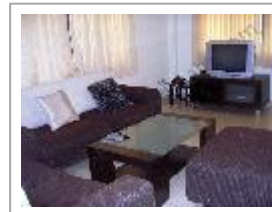

Deals of the week:

- [Condo Pattaya](#)
- [House Pattaya](#)
- [Business](#)

Pattaya Real Estate: House. Property ID# 70

Click an image to view big photo. Scroll page down to see map.

House - Jomtien	House for sale and rent.
Area, sq.m.:	120
Bed(s):	3
Bath(s):	2
Furnished:	Furnished
Balcony size:	Medium balcony
Seaview:	No seaview
Ownership:	Thai Company
Property transfer fee:	Special
Sale price:	5,000,000.00 THB
Rental price:	45,000.00 THB

Your email...

Subscribe...

FURNISHED, EUROPEAN KITCHEN, UBC TV, TELEPHONE LINE, ADSL INTERNET, PRIVATE POOL, GARDEN, ALARM SYSTEM, NIGHT SECURITY
SHORT TERM RENT 80,000 BAHT PER MONTH.

Recommend

One person recommends this. [Sign Up](#) to see what your friends recommend.