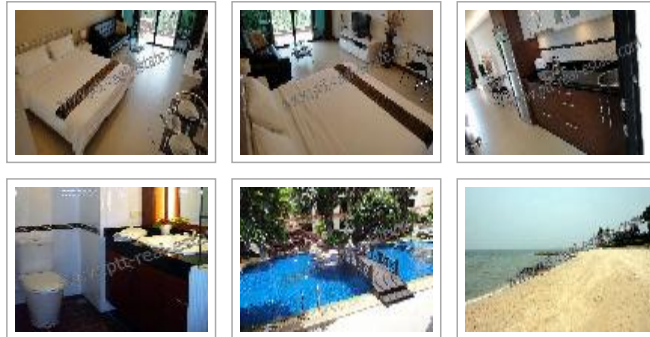

Search Real Estate:

Find condo or house
Property ID:
OR FAST SEARCH:
Type:
Price:
Zone:
Sort: ☒ Economic First
☐ Luxury First

[Advanced search](#)

Real Estate in Pattaya:

- [New projects](#)
- [Best price condos](#)
- [Condos for sale](#)
- [Condos for rent](#)
- [Houses for sale](#)
- [Houses for rent](#)
- [Commercial property](#)
- [Property renovation](#)

Deals of the week:

- [Condo Pattaya](#)
- [House Pattaya](#)
- [Business](#)

Call us anytime:

Kim (English, Thai):
+66 8 4866 5346
Skype: pttkim
Jack (Русский, English):
+66 8 4449 1254
Skype: vei1971
pttrealestate@gmail.com

Pattaya Real Estate: Studio. Property ID# 993

Click an image to view big photo. Scroll page down to see map.

Studio - Naklua	Nova Mirage at Wong Amat Beach
Area, sq.m.:	44
Floor:	4
Furnished:	Furnished
Balcony size:	Large balcony
Seaview:	Seaview
Ownership:	Foreign Name
Property transfer fee:	50/50 split
Rental price:	16,000.00 THB

[Download this page as pdf.](#)

[Ask more about this property.](#) [Email this property to a friend.](#)

Studio description.

A beautiful brand new studio decorated in popular Naklua Wong Amat Beach. The unit offers bedroom/bathroom, a large balcony with 90 degree sea view, Euro kitchen, fully furnished and decorate, air condition, bran new 40 inch LCD, and DVD player. Facilities here offers tropical pool, lap pool, fitness/Gym, garden, parking cars, 24 hours security and 150 yards to the beach. Rented till 2014.

2 people recommend this. [Sign Up](#) to see what your friends recommend.