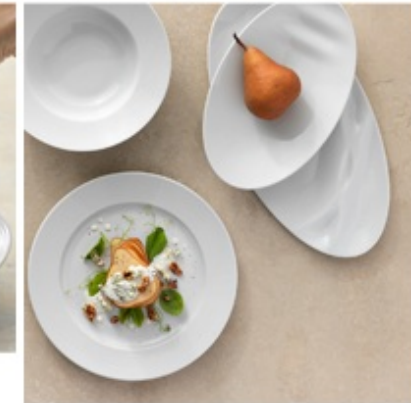

Showcase an unforgettable chic display of beauty and originality. 2-year edge chip warranty on flat plates.

[View Full Catalog >>](#)

[Shop Vista Alegre >>](#)

[See Video >>](#)

" First and foremost, the look and quality of the Vista Alegre line is comparative to other expensive name brands. While it's harder and harder to make money in this business, we as operators can manage our bottom line better. The value is very competitive, making it a simple choice. It's easy to construct my food on great looking dinnerware. I don't have to work as hard to make the food attractive when using Vista Alegre. The plate helps me achieve this. "

Jeff Moschetti, Executive Chef | Jasper's Restaurant, Dallas