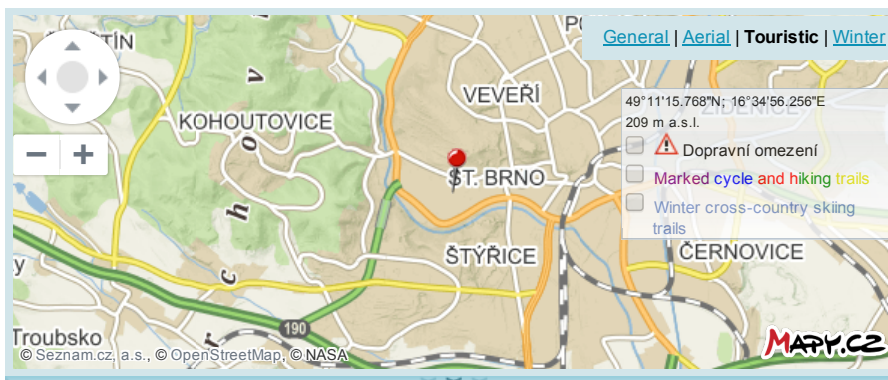

 [unregistered user](#)
[I have visited this event](#)

0
[Like](#)
[Tweet](#)

Envitech

Type:	trade fair - industry
Description:	International Fair of Technologies for Environmental Protection. One of the few fairs in Central Europe that focuses on technologies, products and services that contribute to the protection, restoration of the environment.
Event venue:	Trade Fairs Brno (Brno) - Brno
Date and time of event:	Mo October 7, 2019 - Fr October 11, 2019 The offer is available according to the actual opening hours
Significance of event:	national
Barrier-free access	no
URL:	https://www.bvv.cz/envitech/
Data sources:	CZeCOT

Book accommodation online

 [At the Goldfish](#)
Tučapy
[another accommodation offer](#)
25 km

Photo [Pohled z ulice](#)

1/1

Regional partner

Points of interest in the surroundings

 [VIDA Science Centre - Science amusement park](#)
tourist building
Brno
164 m