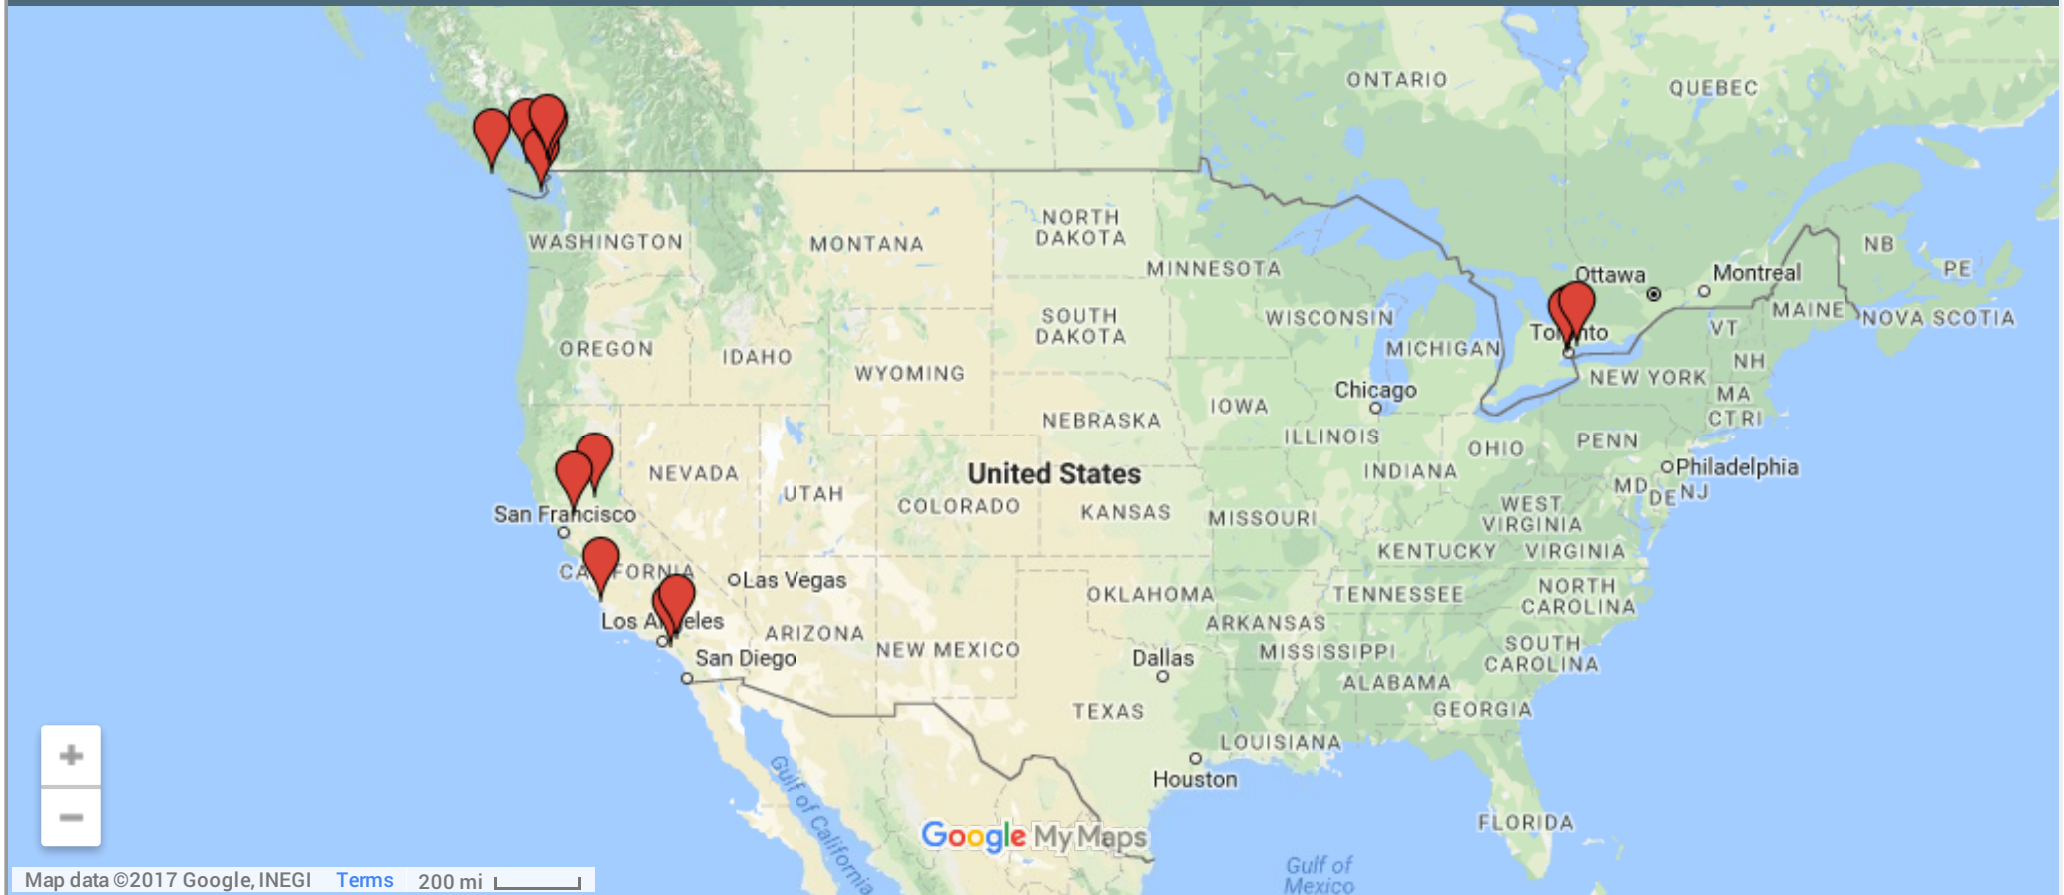

714-744-3700 | EMAIL US | CONNECT WITH US:

ABOUT BIRDIE AND BILL'S

- About Us
- Contact Us
- Our Brands

SERVICE AND SUPPORT

- Store Locations
- Processing Info
- Shipping & Delivery
- Terms & Conditions

Sign up for the Birdieandbill's Newsletter

Stay in touch with us. Be the first to know about Birdieandbill's News and Great Deals!